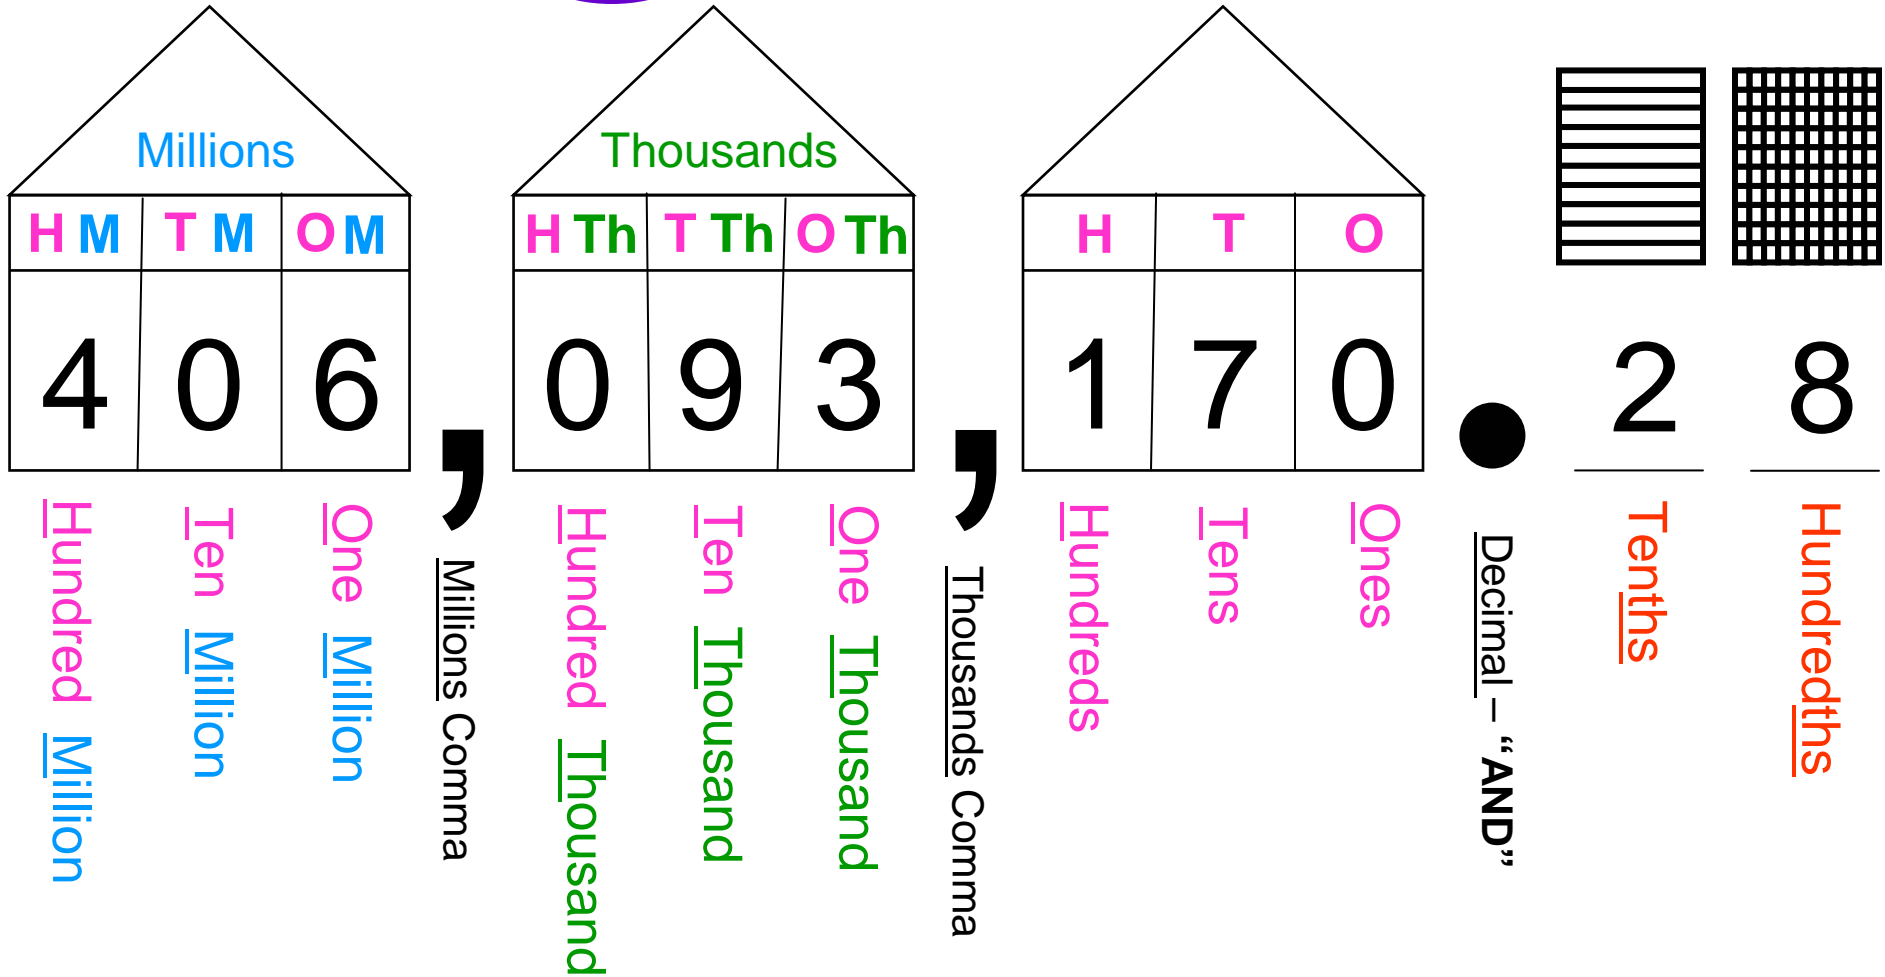

Decimal Place Value

What is place value?

The worth of a number based on its place or position.

In Words:

Four hundred six million, ninety-three thousand, one hundred seventy AND twenty-eight hundredths